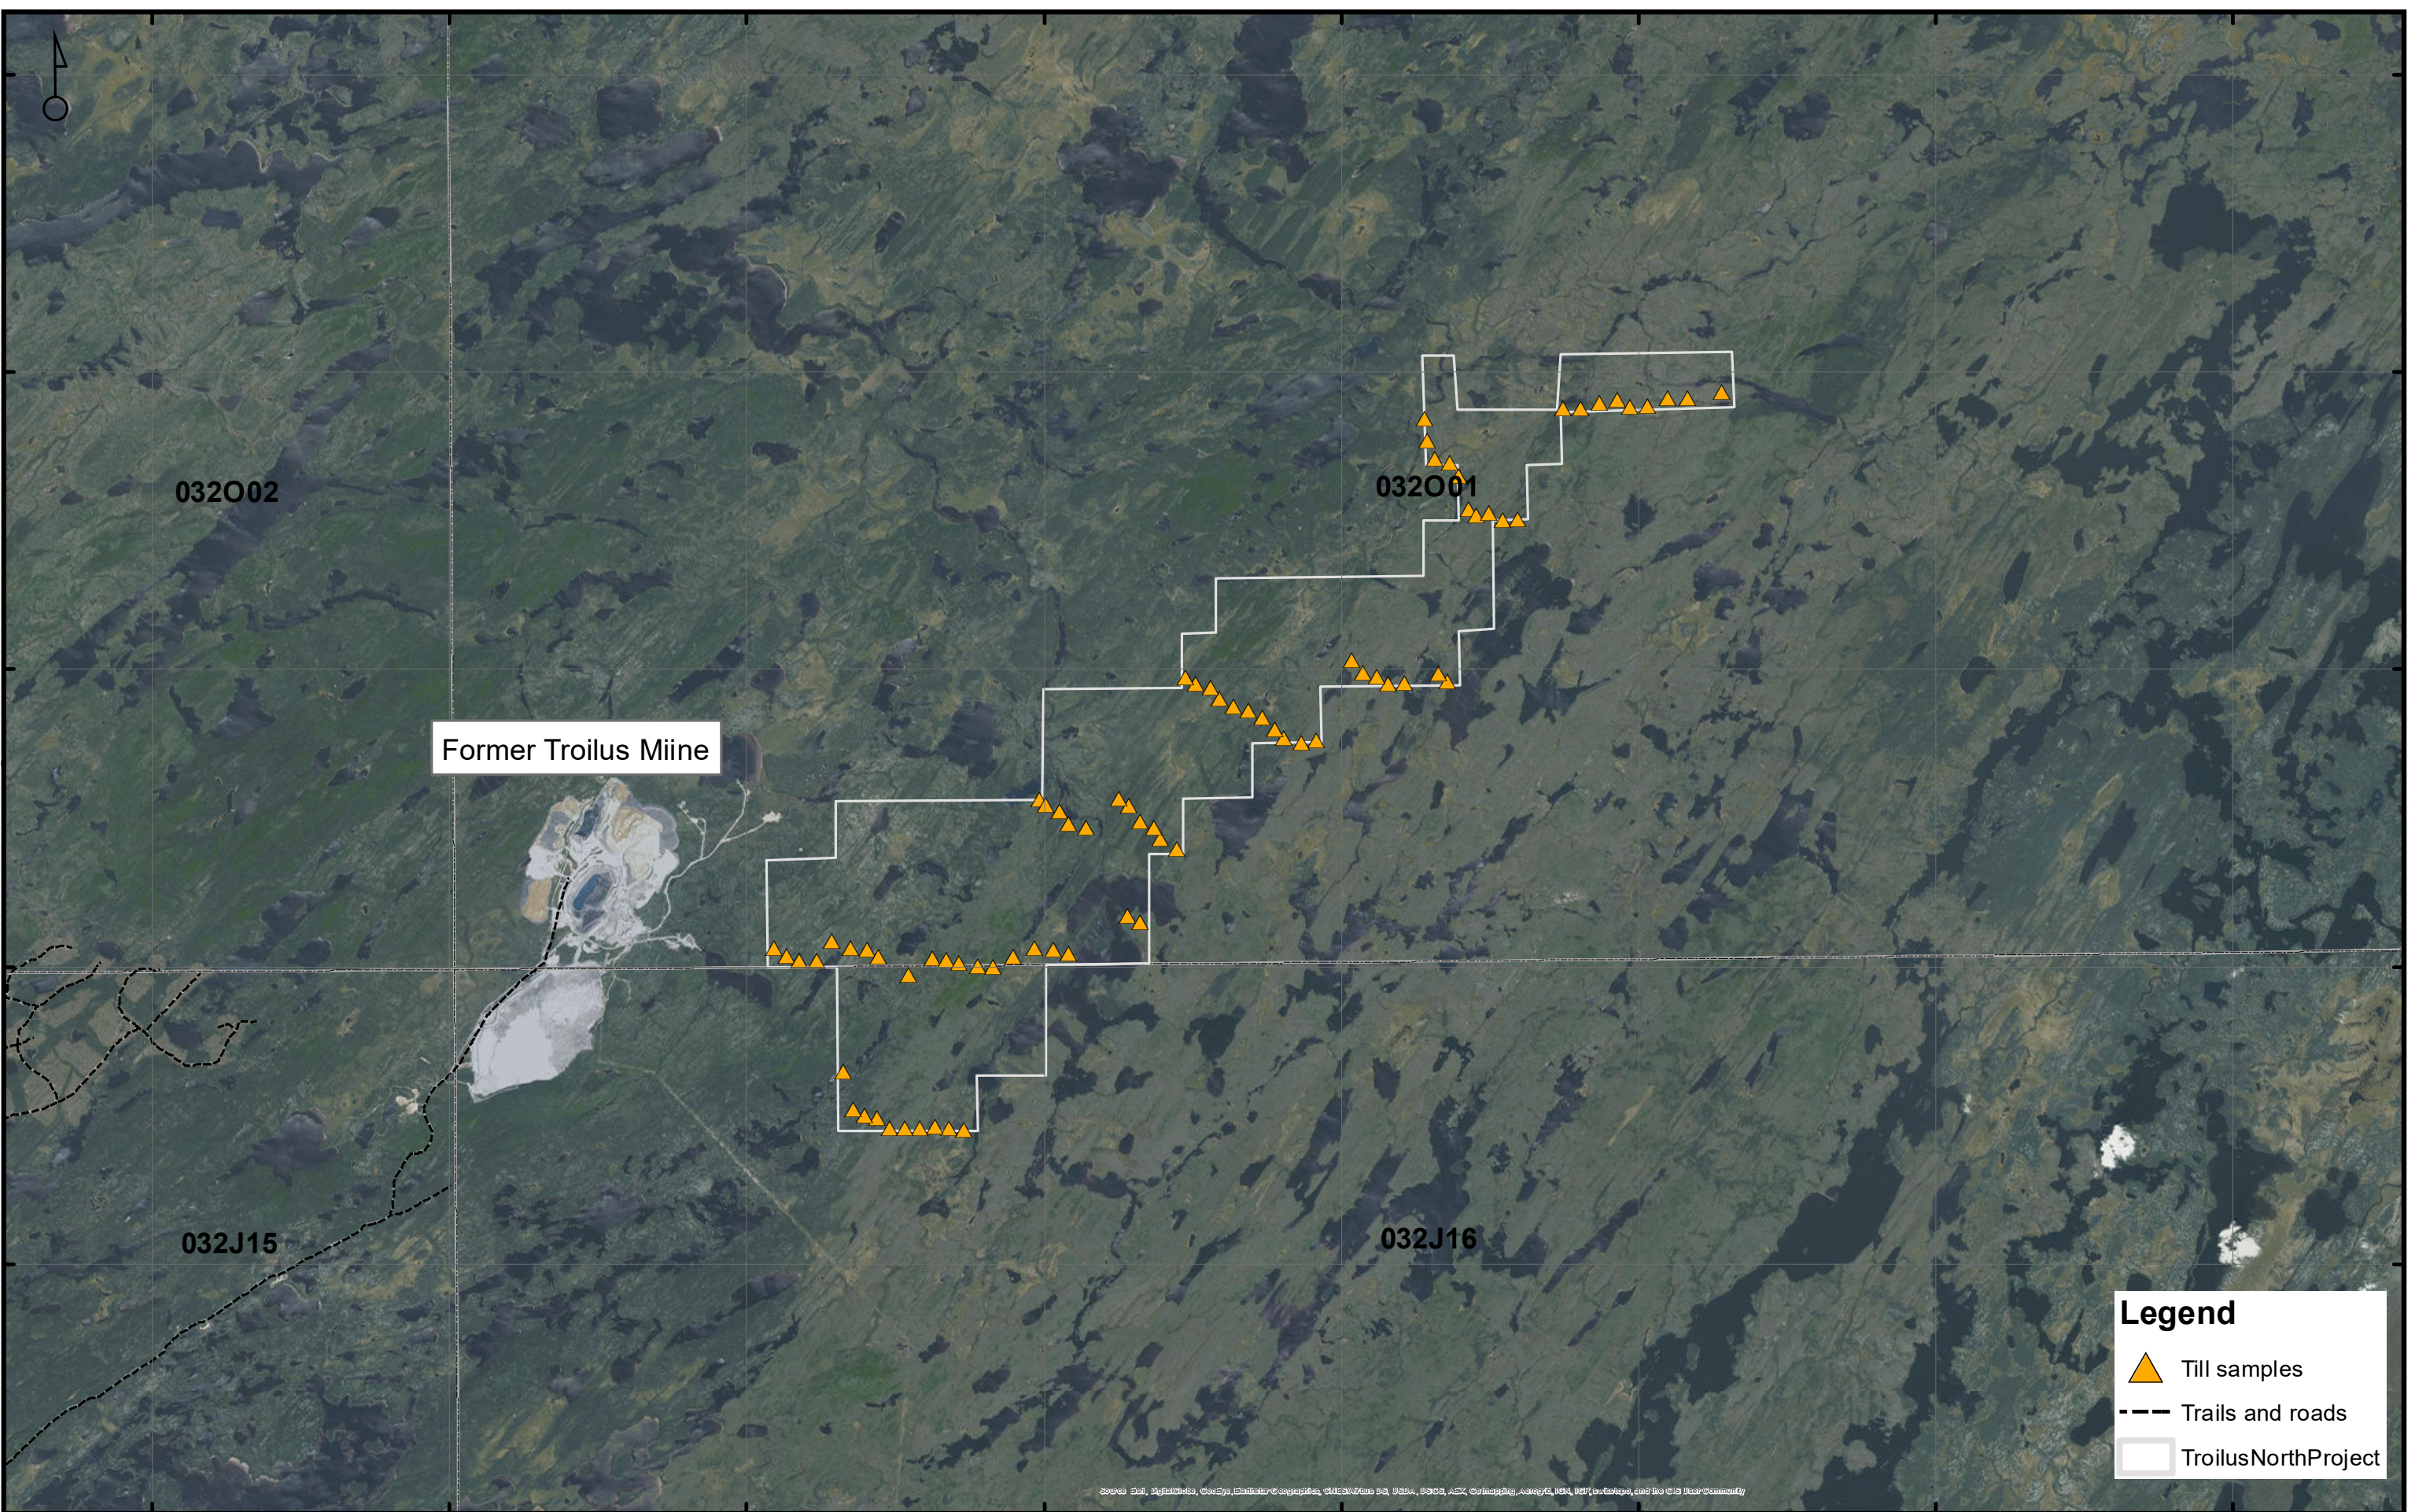

530000 535000 540000 545000 550000 555000 560000 565000

5665000
5660000
5655000
5650000
5645000

Former Troilus Miine

032O02

032O01

032J15

032J16

Legend

- Till samples
- Trails and roads
- TroilusNorthProject

**TROILUS EAST
TILL SAMPLES**

Path: G:\Exploration\GIS\TroilusNord\Geochemistry\ArcGIS\TroilusTillSurvey2017_B.mxd

Date: 2017-10-30